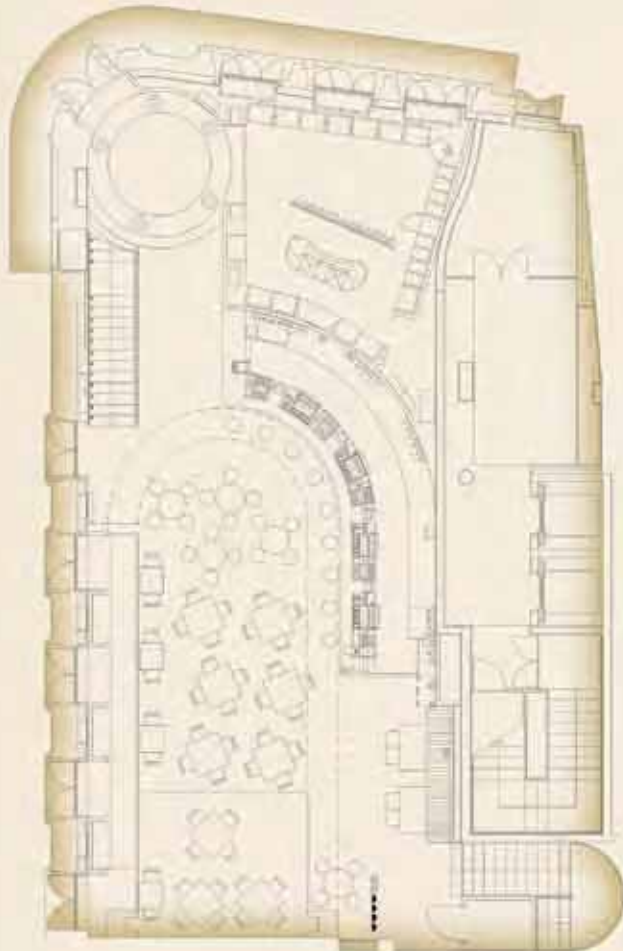

**SEE
THE
SHOW**
LISBOA

©2011 Hard Rock International (USA), Inc. All rights reserved.

PRIVATE PARTIES • CORPORATE MEETINGS & EVENTS • COCKTAIL RECEPTIONS

Multiple event spaces available for parties up to 400 people

MAIN FLOOR

MEZZANINE

CAFE CAPACITY

	BUFFET	SET MENU	COCKTAIL
MAIN FLOOR	Up to 150	Up to 80	Up to 200
HARD ROCK MEZZANINE	Up to 180	Up to 130	Up to 200
VENUE BUYOUT	Up to 350	Up to 180	Up to 400

AUDIOVISUAL CAPABILITIES