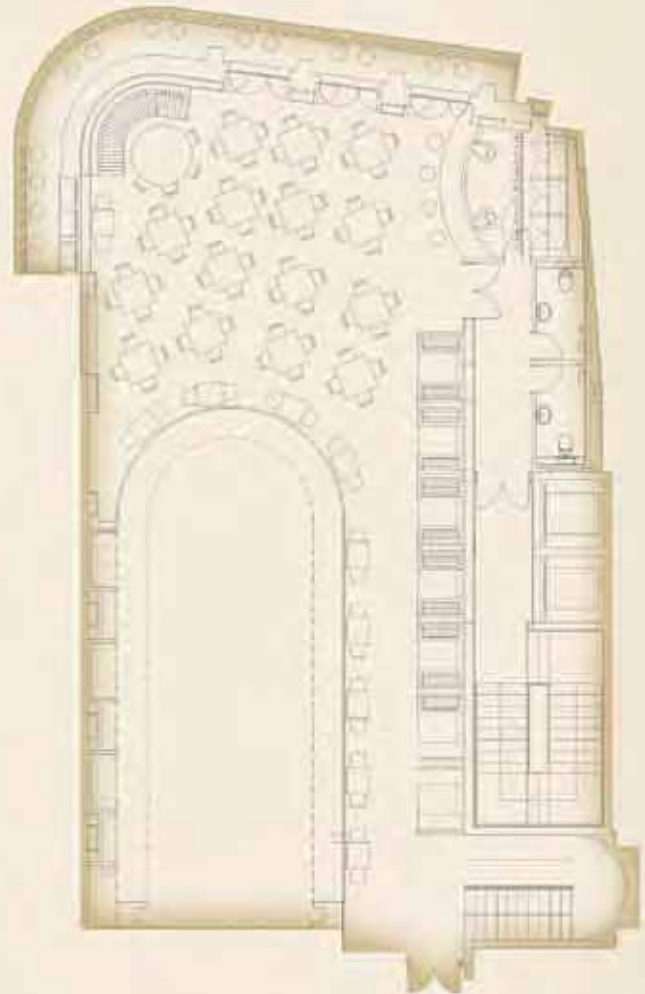

MAIN FLOOR

MEZZANINE

CAFE CAPACITY

	BUFFET	SET MENU	COCKTAIL
MAIN FLOOR	Up to 150	Up to 80	Up to 200
HARD ROCK MEZZANINE	Up to 180	Up to 130	Up to 200
VENUE BUYOUT	Up to 350	Up to 180	Up to 400

AUDIOVISUAL CAPABILITIES