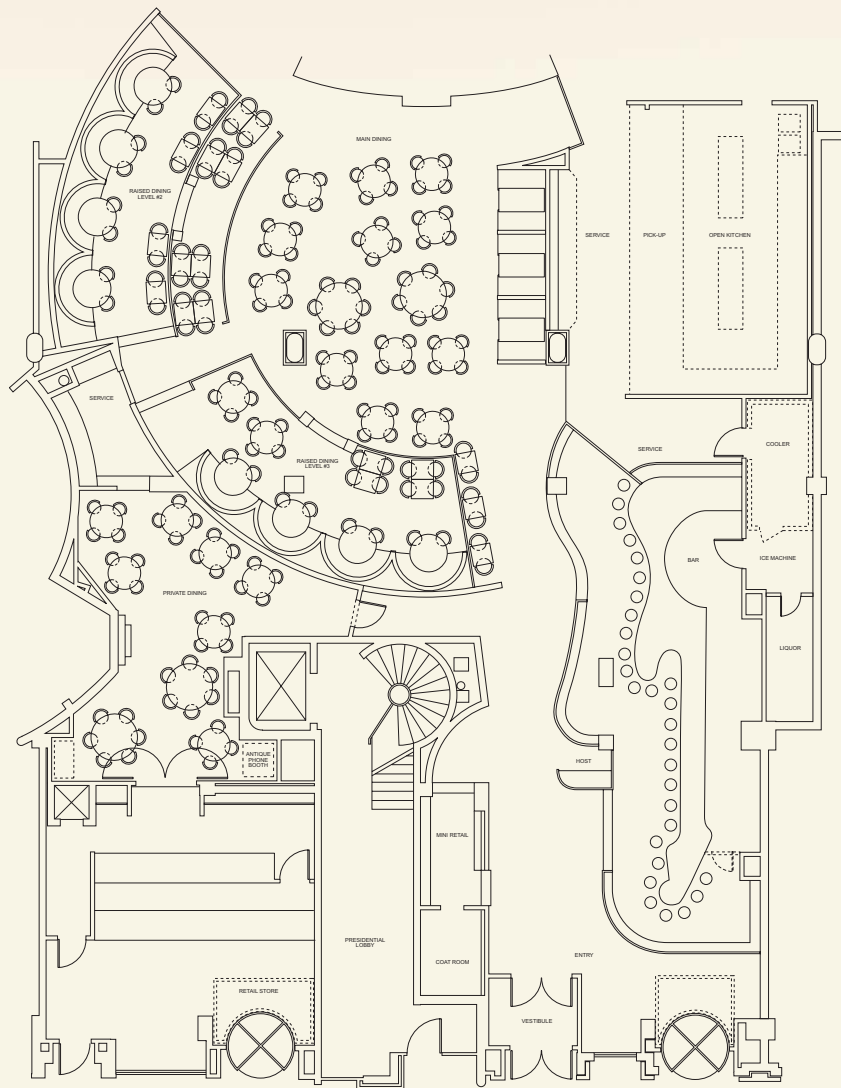

Secure Your Place In Rock History

Private Parties/Corporate Meetings and Events/Cocktail Receptions
MULTIPLE EVENT SPACES AVAILABLE FOR PARTIES UP TO 350 PEOPLE

BERLIN • MEINEKESTRASSE 21 • +49-30-884-620 • HARDROCK.COM

MEET • GREET • ROCK • PARTY

CAFE CAPACITY

	Seated at Tables	Reception Style	Conference Style
VIP FUNCTION ROOM	Up to 45 ppl.	Up to 65 ppl.	Up to 50 ppl.
MAIN DINING	Up to 135 ppl.	Up to 250 ppl.	Up to 70 ppl.
HARD ROCK GUITAR BAR	Up to 32 ppl.	Up to 60 ppl.	
VENUE BUYOUT	Up to 210 ppl.	Up to 350 ppl.	