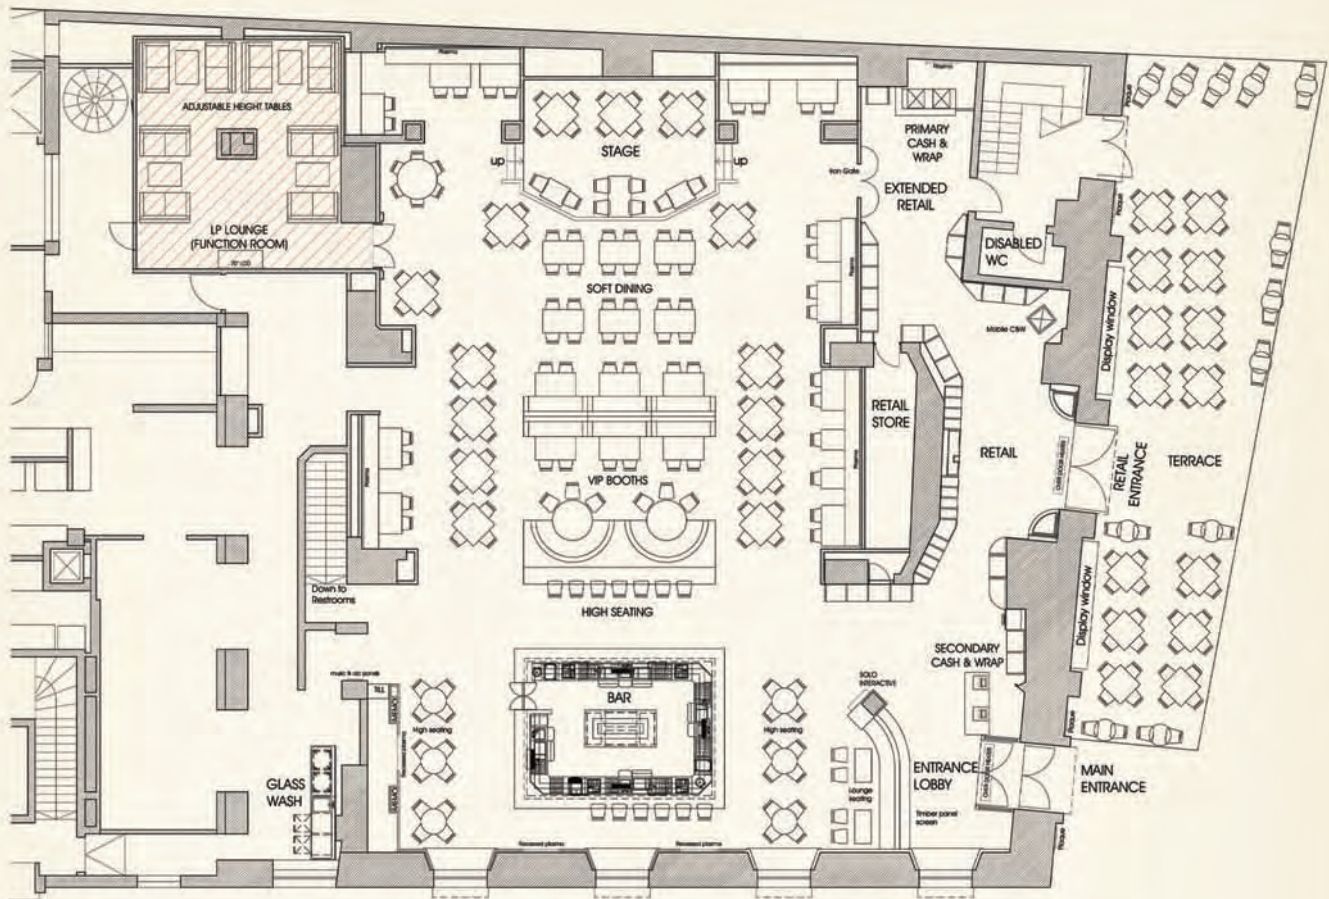

SEE
THE **MUNICH**
SHOW

PRIVATE PARTIES • CORPORATE MEETINGS & EVENTS • COCKTAIL RECEPTIONS

Multiple event spaces available for parties up to 450 people

CAFE CAPACITY

	SEATED RECEPTION STYLE	COCKTAIL & BUFFET RECEPTION STYLE
CHAPEL	30 ppl	40 ppl
MAIN DINING	200 ppl	350 ppl
BACKSTAGE BAR	60 ppl	120 ppl
TERRACE	40 ppl	80 ppl
VENUE BUYOUT	220 ppl	450 ppl