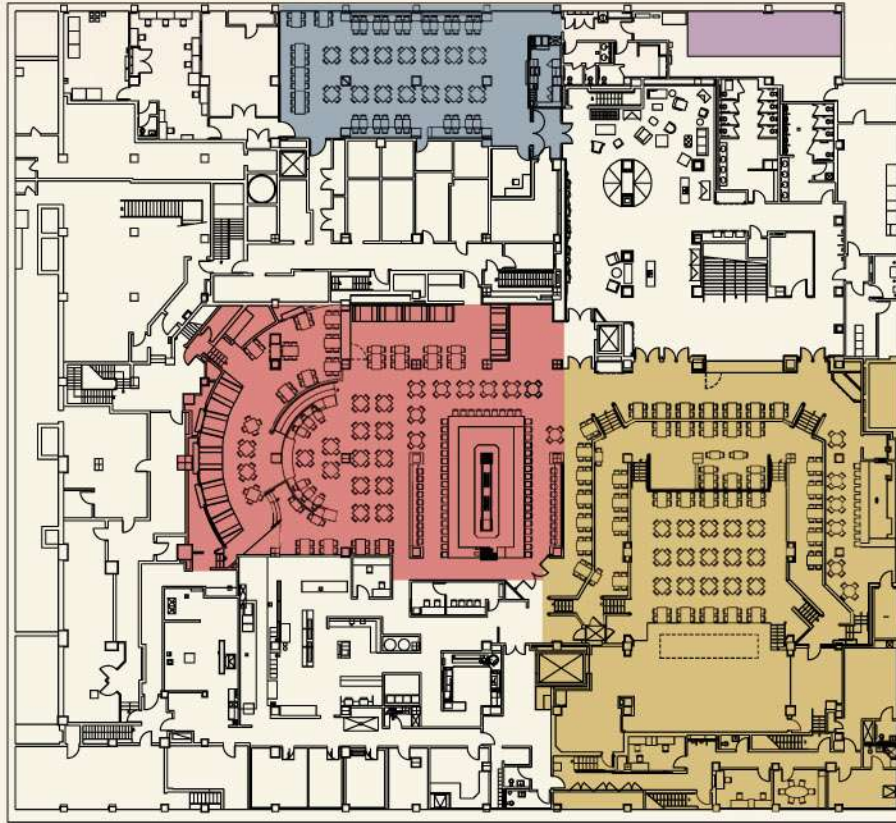

Secure Your Place In Rock History

Private Parties/Corporate Meetings and Events/Cocktail Receptions
MULTIPLE EVENT SPACES AVAILABLE FOR PARTIES UP TO 1000 PEOPLE

TIMES SQUARE • 1501 BROADWAY (CORNER OF 43RD STREET)
212-343-3355 • HARDROCK.COM

MEET • GREET • ROCK • PARTY

NEW YORK ROOM
 LIVE VENUE
 CAFE
 MARQUEE

CAFE CAPACITY

	Reception Style	Cocktail Reception	Seated Reception	Buffet Reception
NEW YORK ROOM <i>(private)</i>		Up to 250 ppl.	Up to 130 ppl.	
CAFE	Up to 500 ppl.	Up to 500 ppl.	Up to 250 ppl.	Up to 400 ppl.
LIVE VENUE	Up to 600 ppl.	Up to 600 ppl.	Up to 350 ppl.	Up to 550 ppl.
VENUE BUYOUT	Up to 1000 ppl.	Up to 1000 ppl.	Up to 800 ppl.	
MARQUEE	* The Marquee is also available at a Up to 35 person capacity.			

AUDIO VISUAL CAPABILITIES*

- 26' drop down screen
- LCD projector
- 30 flat screen plasma TV's
- State of the art concert sound
- Wireless internet connectivity throughout entire building
- State of the art lighting system
- 1000 square feet stage with 15' ceiling
- 2 Podiums with built in speaker and microphone system