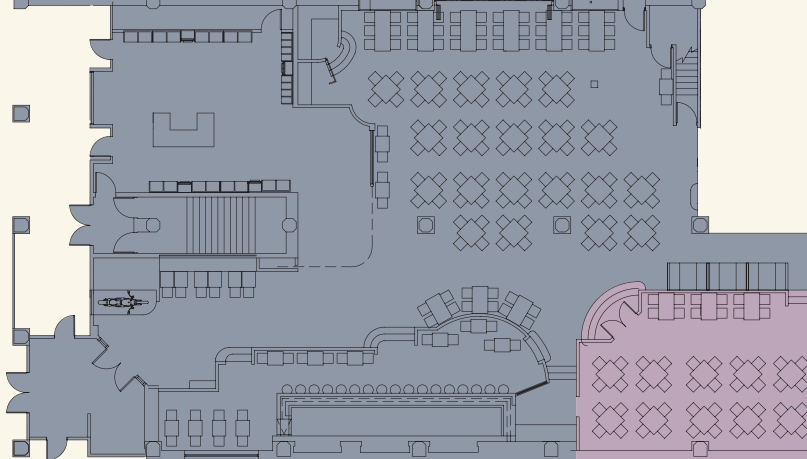

Secure Your Place In Rock History

Private Parties/Corporate Meetings and Events/Cocktail Receptions  
**MULTIPLE EVENT SPACES AVAILABLE FOR PARTIES UP TO 1200 PEOPLE**

ATLANTA • 215 PEACHTREE STREET NE • 404-688-ROCK • [HARDROCK.COM](http://HARDROCK.COM)

## ATLANTA RHYTHM SECTION