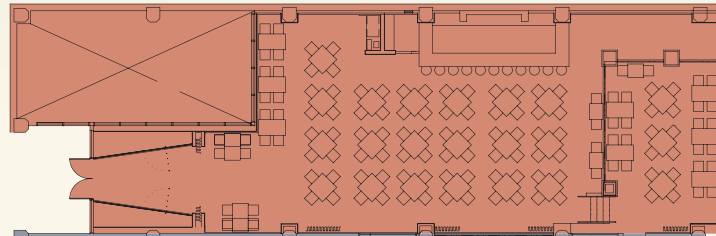

MEET • GREET • ROCK • PARTY

VELVET UNDERGROUND