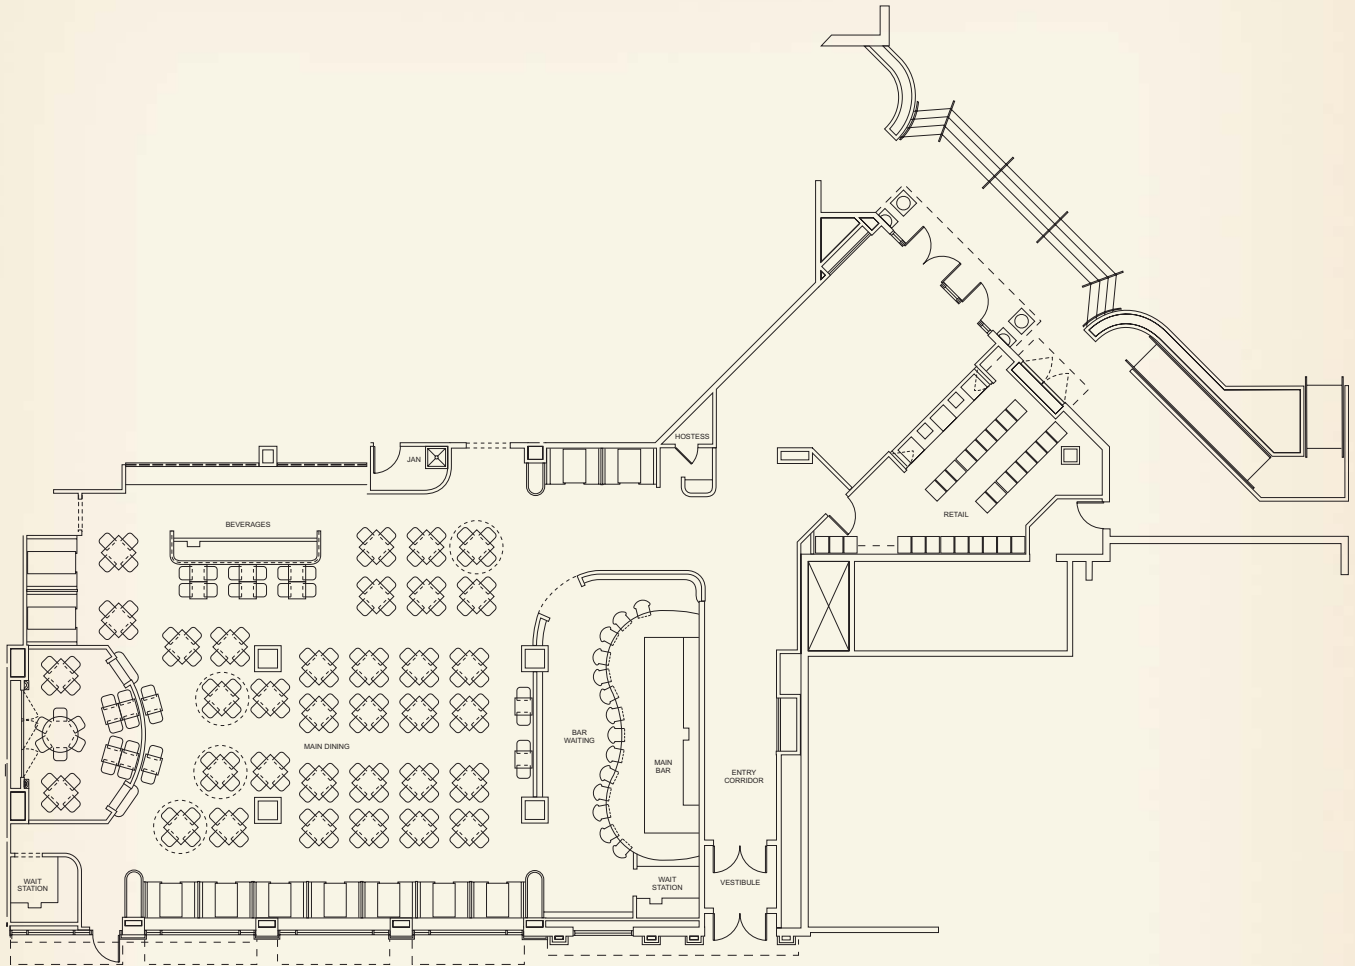

MEET • GREET • ROCK • PARTY

CAFE CAPACITY

	Seated Reception Style	Cocktail & Buffet Reception Style
MAIN DINING ROOM	Up to 250 ppl.	Up to 450 ppl.
HARD ROCK BAR	Up to 20 ppl.	Up to 75 ppl.
BOARDWALK PATIO <i>(May 15 - Sept. 15)</i>	Up to 72 ppl.	Up to 100 ppl.