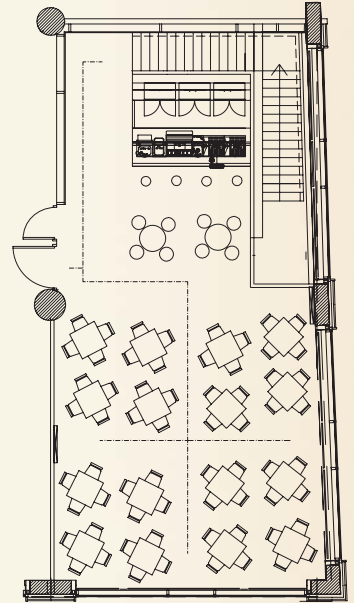

Secure Your Place In Rock History

Private Parties/Corporate Meetings and Events/Cocktail Receptions
MULTIPLE EVENT SPACES AVAILABLE FOR PARTIES UP TO 375 PEOPLE

COLOGNE • GÜRZENICHSTR. 8 • 0049-(0)221-27 26 88-0 • HARDROCK.COM

MEET • GREET • ROCK • PARTY

GROUND FLOOR

FIRST FLOOR

CAFE CAPACITY

	Seated at Tables	Reception Style	Conference Style
PANARAMIC ROOM	Up to 80 ppl.	Up to 150 ppl.	Up to 70 ppl.
MAIN DINING	Up to 120 ppl.	Up to 225 ppl.	Up to 100 ppl.
HARD ROCK TERRACE	Up to 40 ppl.		
VENUE BUYOUT	Up to 200 ppl.	Up to 375 ppl.	

AUDIO VISUAL CAPABILITIES*

Stage Equipment:

- 2 Microphones with Stands
- 1 Vocal Monitor
- 8 Channel Sound Board
- 2 Speakers
- Line Lights
- 6 Stage Elements
- DJ Equipment
- Mixer

Upstairs:

- 2 Screens
- 1 Beamer
- 1 Projection Screen
- Speakers