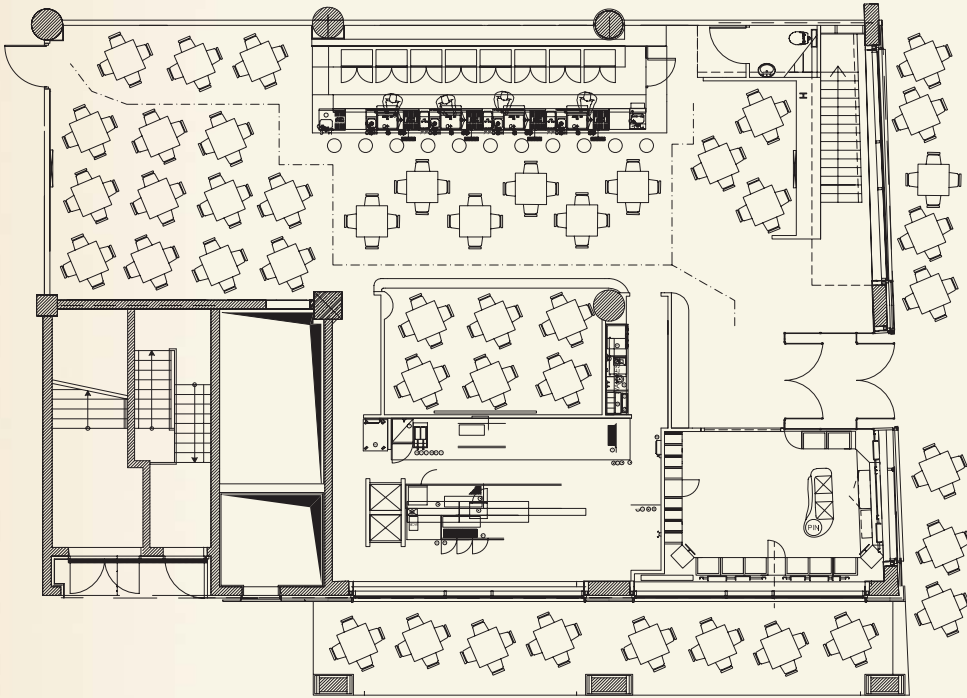

Secure Your Place In Rock History

Private Parties/Corporate Meetings and Events/Cocktail Receptions
MULTIPLE EVENT SPACES AVAILABLE FOR PARTIES UP TO 375 PEOPLE

COLOGNE • GÜRZENICHSTR. 8 • 0049-(0)221-27 26 88-0 • HARDROCK.COM

MEET • GREET • ROCK • PARTY

GROUND FLOOR

FIRST FLOOR

CAFE CAPACITY

	Seated at Tables	Reception Style	Conference Style
PANARAMIC ROOM	Up to 80 ppl.	Up to 150 ppl.	Up to 70 ppl.
MAIN DINING	Up to 120 ppl.	Up to 225 ppl.	Up to 100 ppl.
HARD ROCK TERRACE	Up to 40 ppl.		
VENUE BUYOUT	Up to 200 ppl.	Up to 375 ppl.	

AUDIO VISUAL CAPABILITIES*

Stage Equipment:

- 2 Microphones with Stands
- 1 Vocal Monitor
- 8 Channel Sound Board
- 2 Speakers
- Line Lights
- 6 Stage Elements
- DJ Equipment
- Mixer

Upstairs:

- 2 Screens
- 1 Beamer
- 1 Projection Screen
- Speakers