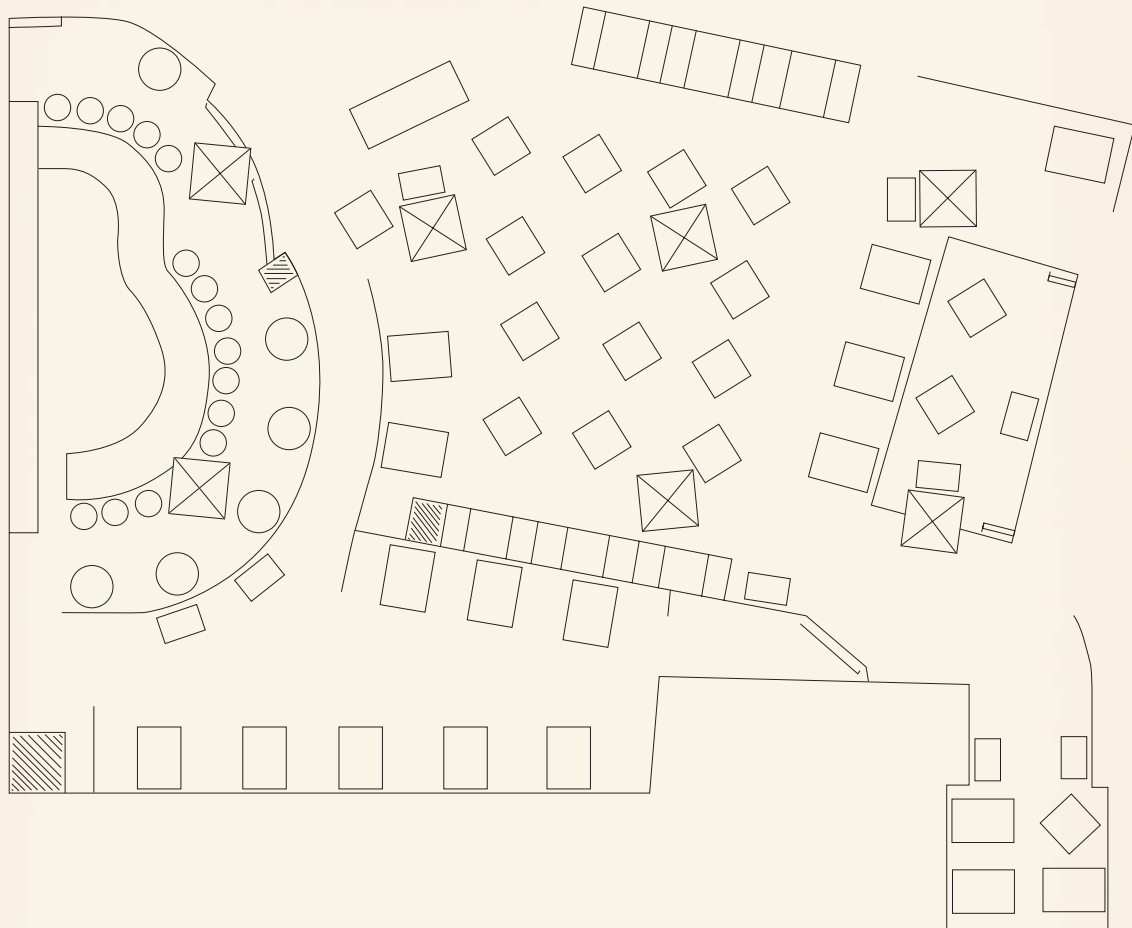

MEET • GREET • ROCK • PARTY

CAFE CAPACITY

	Seated Reception Style	Cocktail & Buffet Reception Style
BEATLES ROOM	Up to 50 ppl.	Up to 65 ppl.
ELVIS FOYER	Up to 25 ppl.	Up to 35 ppl.
VENUE BUYOUT	Up to 200 ppl.	Up to 500 ppl.

AUDIO VISUAL CAPABILITIES*

- 3 Video Monitors in Beatles Room
- 2 Video Monitors at Bar
- 5 Video Monitors in Main Dining Room

*Applicable fees apply.

*Custom AV Packages Available.

BOOKING INFORMATION

We are a full service event planning facility with state of the art audiovisual options available for all events. Catering, entertainment, and event merchandise can be customized to complement every event.

HARD ROCK CAFE PHILADELPHIA

1113-31 MARKET STREET • PHILADELPHIA, PA 19107

PHONE 215-238-1000 • EMAIL US AT PHILADELPHIA_SALES@HARDROCK.COM