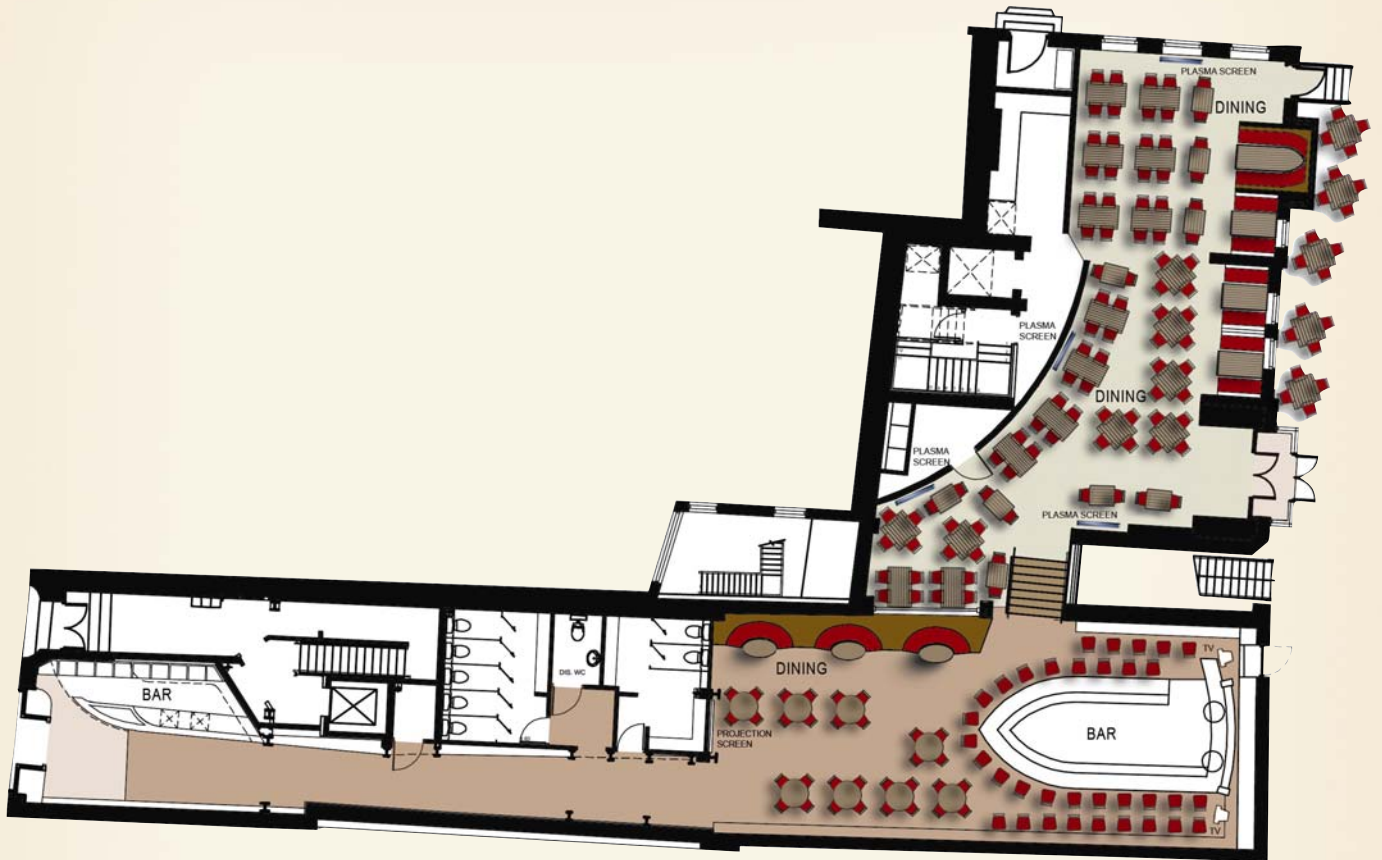

Secure Your Place In Rock History

Private Parties/Corporate Meetings and Events/Cocktail Receptions
MULTIPLE EVENT SPACES AVAILABLE FOR PARTIES UP TO 380 PEOPLE

CARDIFF • THE OLD BREWERY QUARTER • 029 20373403 • HARDROCK.COM

MEET • GREET • ROCK • PARTY

CAFE CAPACITY

	Seated at Tables	Reception Style	Conference Style
MAIN DINING	Up to 120 ppl.	Up to 100 ppl.	Up to 150 ppl.
MAIN BAR	Up to 70 ppl.	Up to 90 ppl.	Up to 150 ppl.
TERRACE	Up to 60 ppl.	60+ ppl.	
VENUE BUYOUT	Up to 300 ppl.	Up to 380 ppl.	