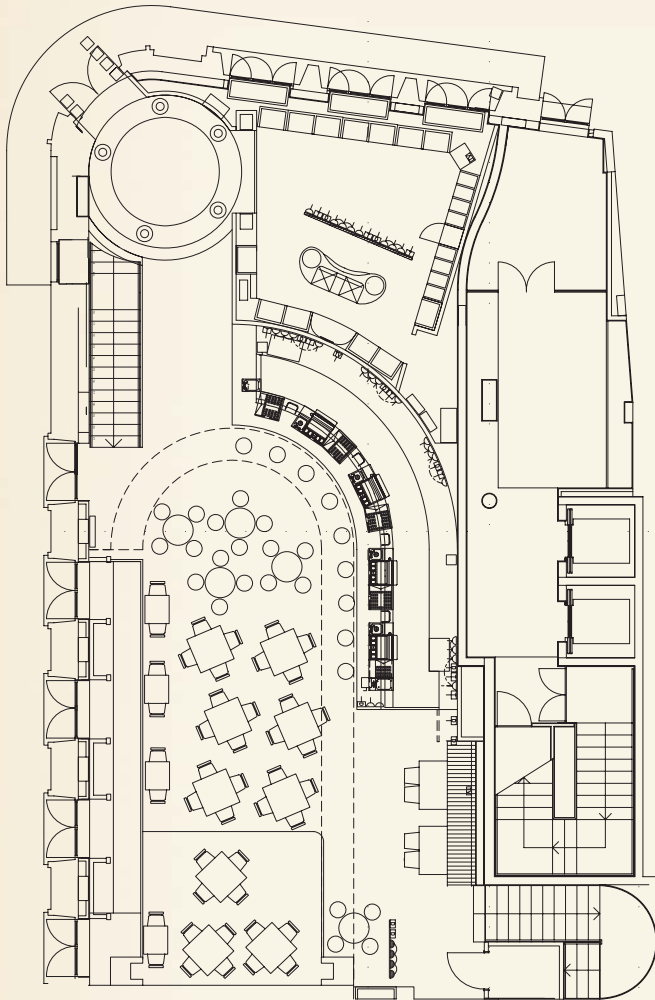

Secure Your Place In Rock History

Private Parties/Corporate Meetings and Events/Cocktail Receptions
MULTIPLE EVENT SPACES AVAILABLE FOR PARTIES UP TO 500 PEOPLE

LISBON • AVENIDA DA LIBERDADE 2 • +351 21 324 52 80 • HARDROCK.COM

MEET • GREET • ROCK • PARTY

GROUND FLOOR

FIRST FLOOR

CAFE CAPACITY

| | Seated at Tables | Reception Style | Conference Style |
|---------------------|------------------|-----------------|------------------|
| MAIN DINING ROOM | Up to 70 ppl. | Up to 200 ppl. | Up to 60 ppl. |
| HARD ROCK MEZZANINE | Up to 130 ppl. | Up to 300 ppl. | Up to 120 ppl. |
| VENUE BUYOUT | Up to 200 ppl. | Up to 500 ppl. | Up to 180 ppl. |