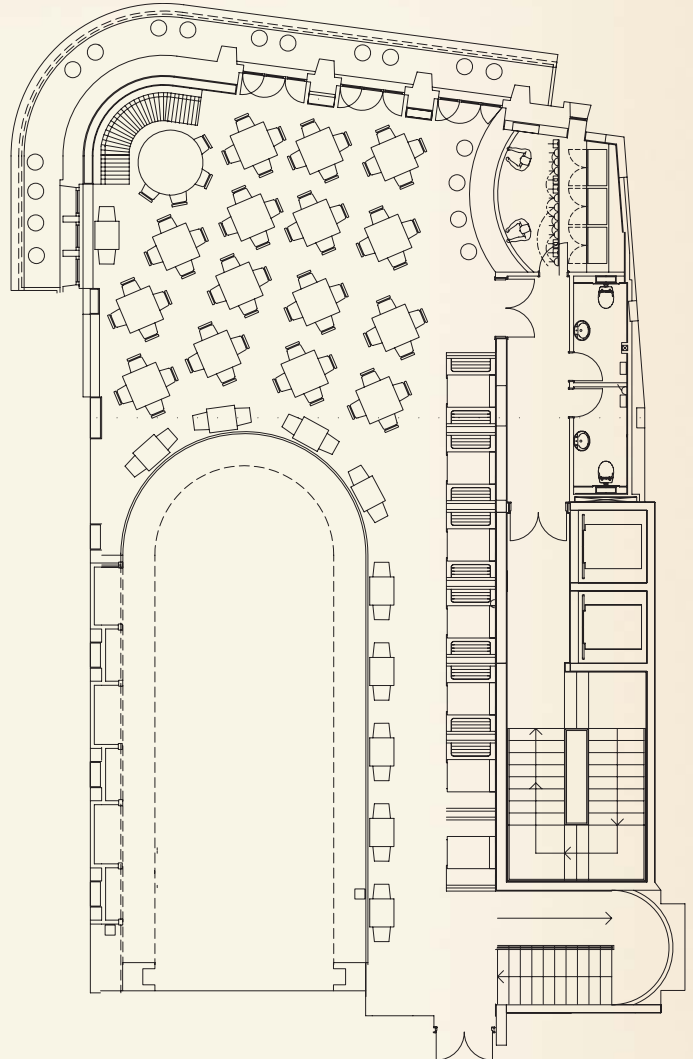

Secure Your Place In Rock History

Private Parties/Corporate Meetings and Events/Cocktail Receptions
MULTIPLE EVENT SPACES AVAILABLE FOR PARTIES UP TO 500 PEOPLE

LISBON • AVENIDA DA LIBERDADE 2 • +351 21 324 52 80 • HARDROCK.COM

MEET • GREET • ROCK • PARTY

GROUND FLOOR

FIRST FLOOR

CAFE CAPACITY

| | Seated at Tables | Reception Style | Conference Style |
|---------------------|------------------|-----------------|------------------|
| MAIN DINING ROOM | Up to 70 ppl. | Up to 200 ppl. | Up to 60 ppl. |
| HARD ROCK MEZZANINE | Up to 130 ppl. | Up to 300 ppl. | Up to 120 ppl. |
| VENUE BUYOUT | Up to 200 ppl. | Up to 500 ppl. | Up to 180 ppl. |