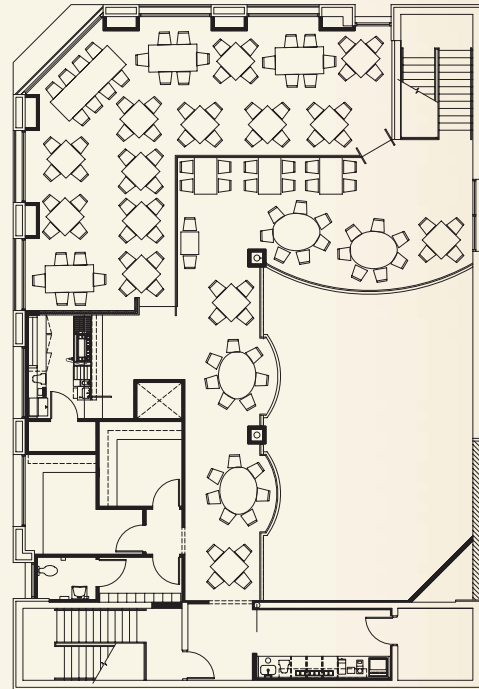

Secure Your Place In Rock History

Private Parties/Corporate Meetings and Events/Cocktail Receptions  
**MULTIPLE EVENT SPACES AVAILABLE FOR PARTIES UP TO 470 PEOPLE**

MEMPHIS • 315 BEALE STREET • 901-529-0007 • [HARDROCK.COM](http://HARDROCK.COM)

## FIRST FLOOR

## SECOND FLOOR