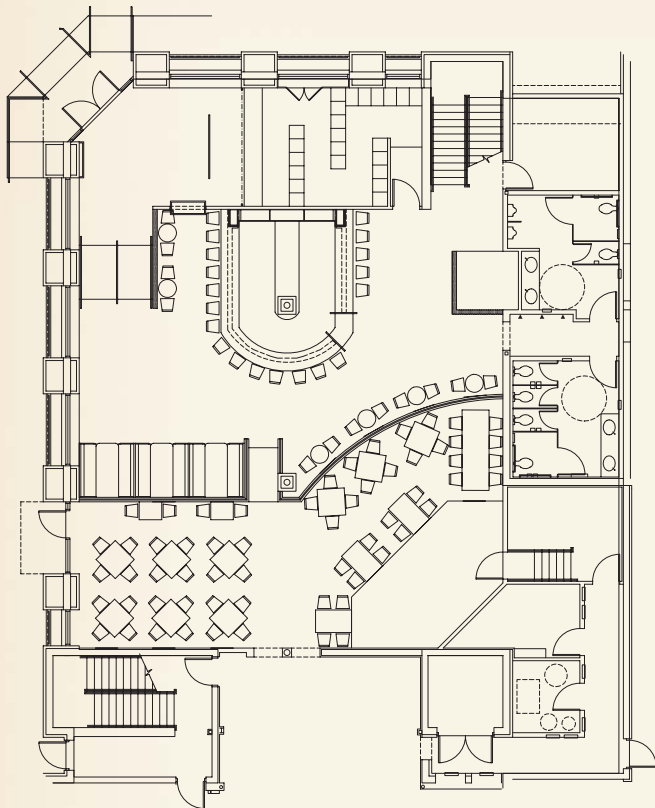

Secure Your Place In Rock History

Private Parties/Corporate Meetings and Events/Cocktail Receptions  
**MULTIPLE EVENT SPACES AVAILABLE FOR PARTIES UP TO 470 PEOPLE**

MEMPHIS • 315 BEALE STREET • 901-529-0007 • [HARDROCK.COM](http://HARDROCK.COM)

## FIRST FLOOR

## SECOND FLOOR