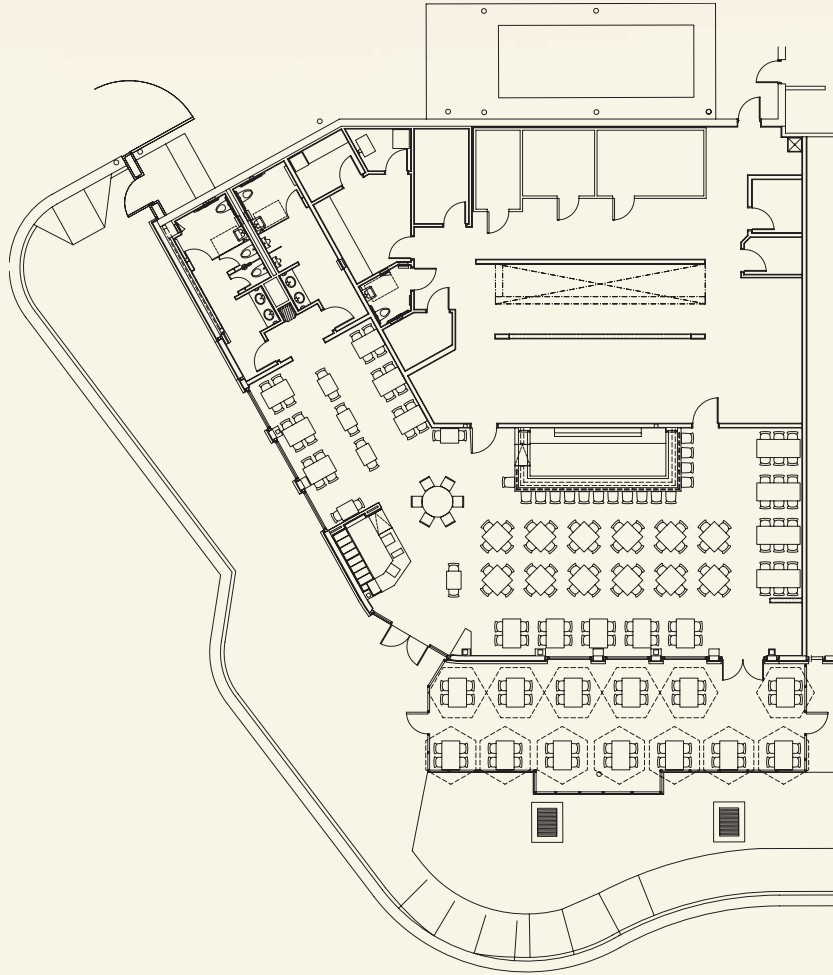

Secure Your Place In Rock History

Private Parties/Corporate Meetings and Events/Cocktail Receptions  
**MULTIPLE EVENT SPACES AVAILABLE FOR PARTIES UP TO 188 PEOPLE**

DESTIN • 4260 LEGENDARY DRIVE • 850-654-3310 • [HARDROCK.COM](http://HARDROCK.COM)

## CAFE CAPACITY

	Seated Reception Style
MAIN DINING	Up to 140 ppl.
PATIO	Up to 48 ppl.
VENUE BUYOUT	Up to 188 ppl.