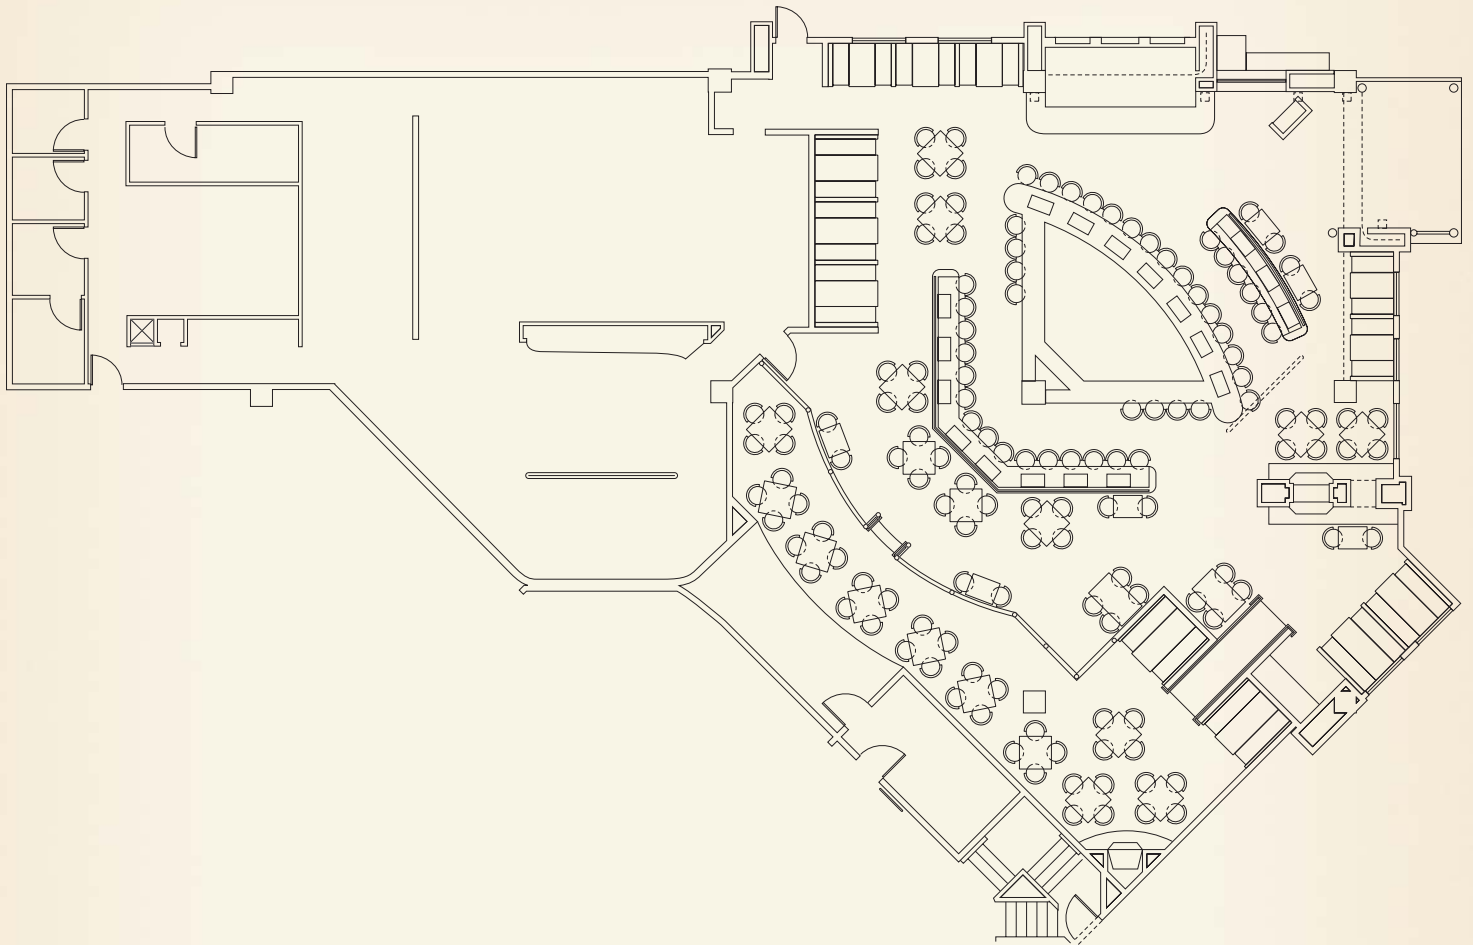

Secure Your Place In Rock History

Private Parties/Corporate Meetings and Events/Cocktail Receptions
MULTIPLE EVENT SPACES AVAILABLE FOR PARTIES UP TO 500 PEOPLE

LAKE TAHOE • HARVEY'S RESORT HOTEL/CASINO
775-588-6200 • HARDROCK.COM

MEET • GREET • ROCK • PARTY

CAFE CAPACITY

	Seated Reception Style	Cocktail & Buffet Reception Style
MAIN DINING ROOM	Up to 175 ppl.	Up to 425 ppl.
INTERIOR PATIO	Up to 55 ppl.	Up to 75 ppl.
VENUE BUYOUT	Up to 230 ppl.	Up to 500 ppl.