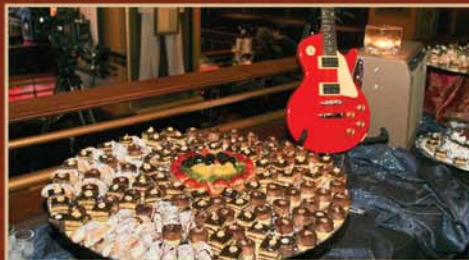

Private Parties/Corporate Meetings and Events/Cocktail Receptions
MULTIPLE EVENT SPACES AVAILABLE FOR PARTIES UP TO 500 PEOPLE