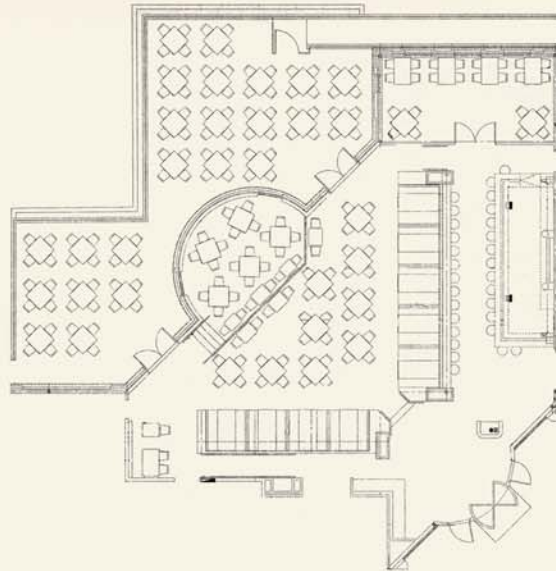

MEET • GREET • ROCK • PARTY

CAFE CAPACITY

	Seated Reception Style	Cocktail & Buffet Reception Style
MAIN FLOOR	Up to 62 ppl.	Up to 120 ppl.
BAR	Up to 24 ppl.	Up to 70 ppl.
STAGE	Up to 26 ppl.	Up to 50 ppl.
FUNCTION ROOM	Up to 40 ppl.	Up to 48 ppl.
FRONT PATIO	Up to 48 ppl.	Up to 120 ppl.
VENUE BUYOUT	Up to 224 ppl.	Up to 304 ppl.
VENUE BUYOUT WITH UPPER PATIO	Up to 348 ppl.	Up to 402 ppl.
VENUE BUYOUT WITH UPPER & LOWER PATIOS	Up to 400 ppl.	Up to 502 ppl.
VENUE BUYOUT WITH UPPER, LOWER & FRONT PATIOS		Up to 550 ppl.