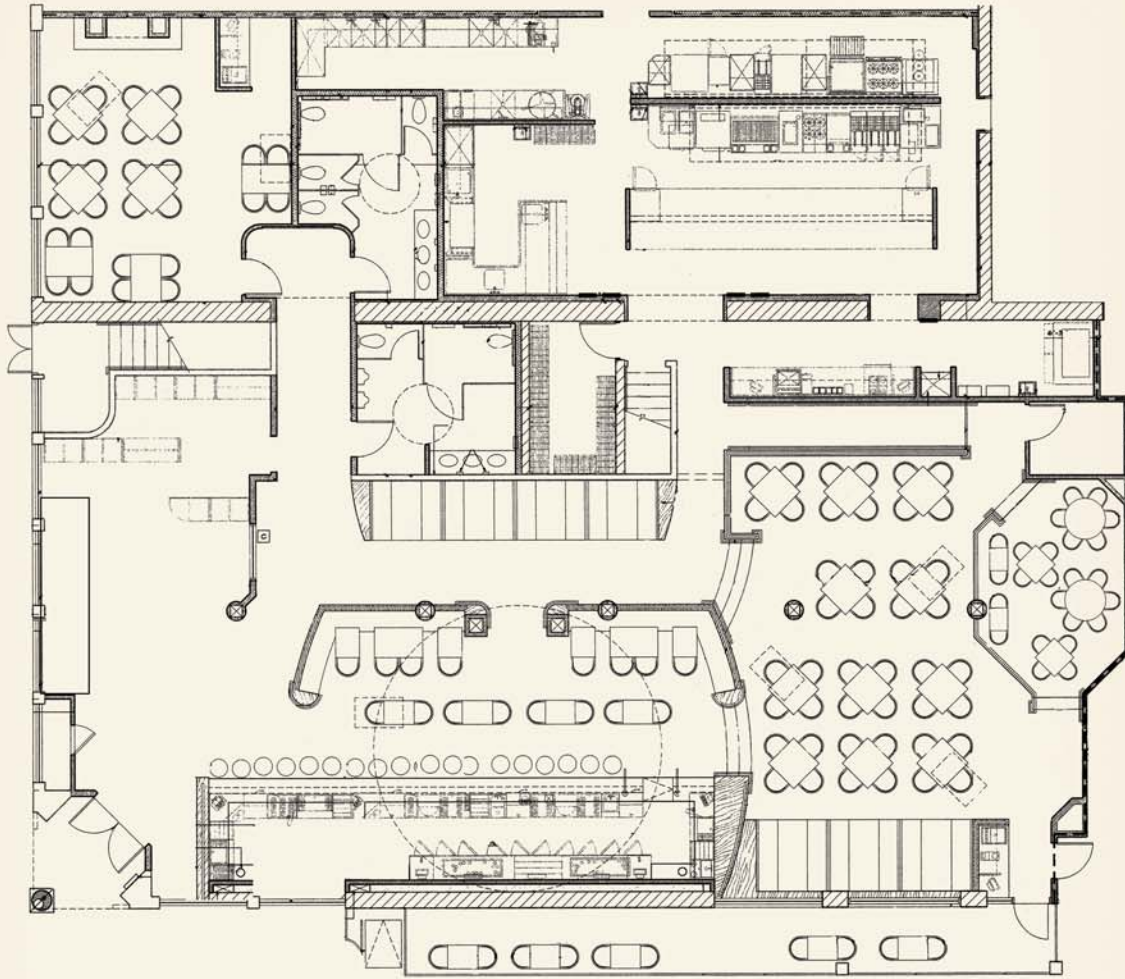

Secure Your Place In Rock History

Private Parties/Corporate Meetings and Events/Cocktail Receptions
MULTIPLE EVENT SPACES AVAILABLE FOR PARTIES UP TO 250 PEOPLE

SAN DIEGO • 801 4TH AVE. • 619-615-ROCK • HARDROCK.COM

MEET • GREET • ROCK • PARTY

CAFE CAPACITY

	Seated Reception Style	Cocktail & Buffet Reception Style
MAIN DINING ROOM	Up to 150 ppl.	Up to 200 ppl.
THE GYPSY LOUNGE	Up to 40 ppl.	Up to 50 ppl.
VENUE BUYOUT	Up to 190 ppl.	Up to 250 ppl.