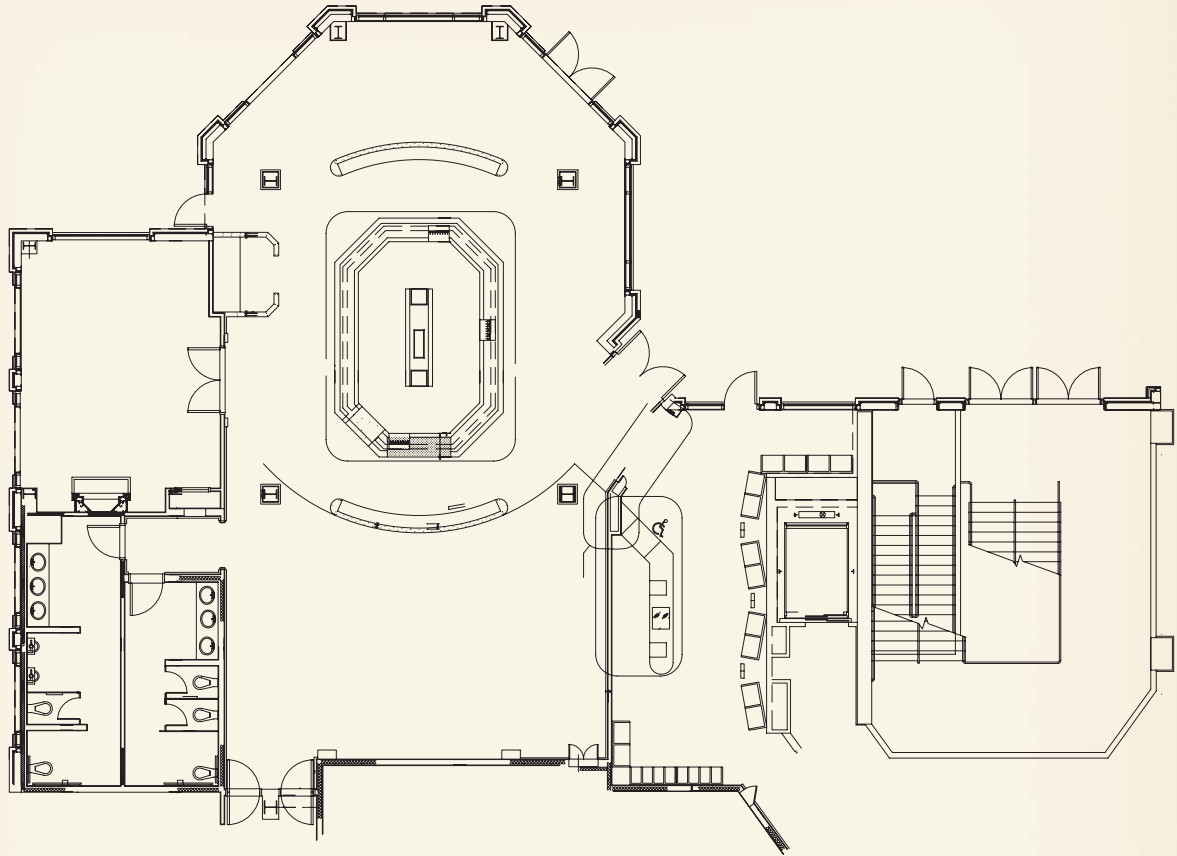

Secure Your Place In Rock History

Private Parties/Corporate Meetings and Events/Cocktail Receptions
MULTIPLE EVENT SPACES AVAILABLE FOR PARTIES UP TO 250 PEOPLE

MINNEAPOLIS • 600 HENNEPIN AVE SOUTH
952-285-ROCK • HARDROCK.COM

MEET • GREET • ROCK • PARTY

CAFE CAPACITY

	Seated Reception Style	Cocktail & Buffet Reception Style
JIM MORRISON ROOM	Up to 45 ppl.	Up to 60 ppl.
MAIN DINING ROOM	Up to 72 ppl.	Up to 90 ppl.
BAR AREA	Up to 57 ppl.	Up to 90 ppl.
PATIO AREA	Up to 100 ppl.	Up to 150 ppl.
VENUE BUYOUT	Up to 175 ppl.	Up to 250 ppl.