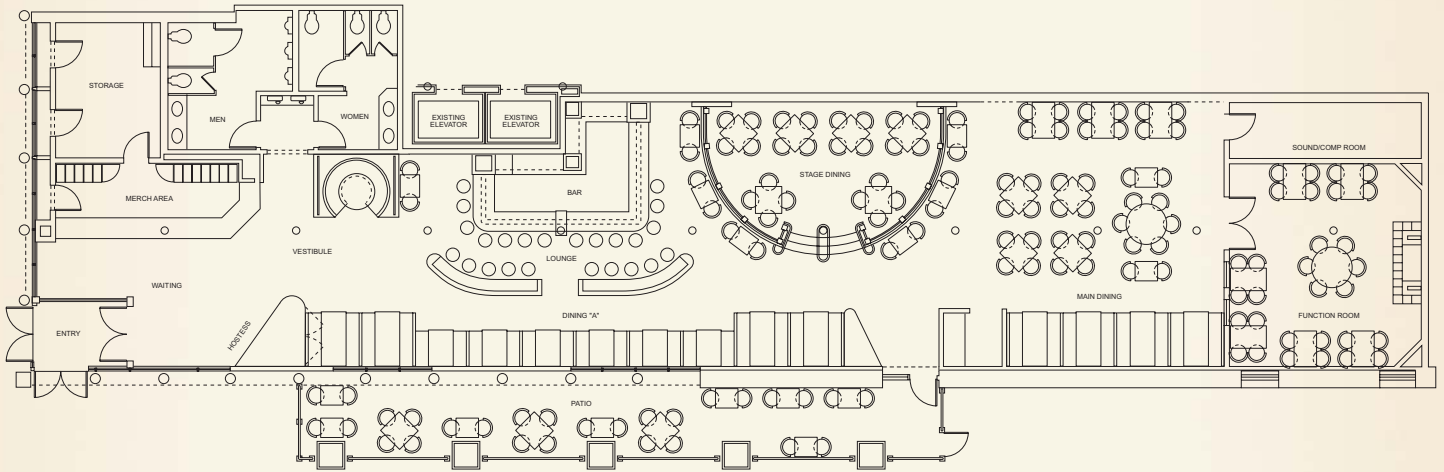

Secure Your Place In Rock History

Private Parties/Corporate Meetings and Events/Cocktail Receptions
MULTIPLE EVENT SPACES AVAILABLE FOR PARTIES UP TO 360 PEOPLE

INDIANAPOLIS • 49 SOUTH MERIDIAN • 317-636-2550 • HARDROCK.COM

MEET • GREET • ROCK • PARTY

CAFE CAPACITY

	Seated Reception Style	Cocktail & Buffet Reception Style
MAIN DINING	Up to 150 ppl.	Up to 240 ppl.
FUNCTION ROOM	Up to 50 ppl.	Up to 60 ppl.
HARD ROCK PATIO	Up to 60 ppl.	
VENUE BUYOUT	Up to 260 ppl.	Up to 360 ppl.