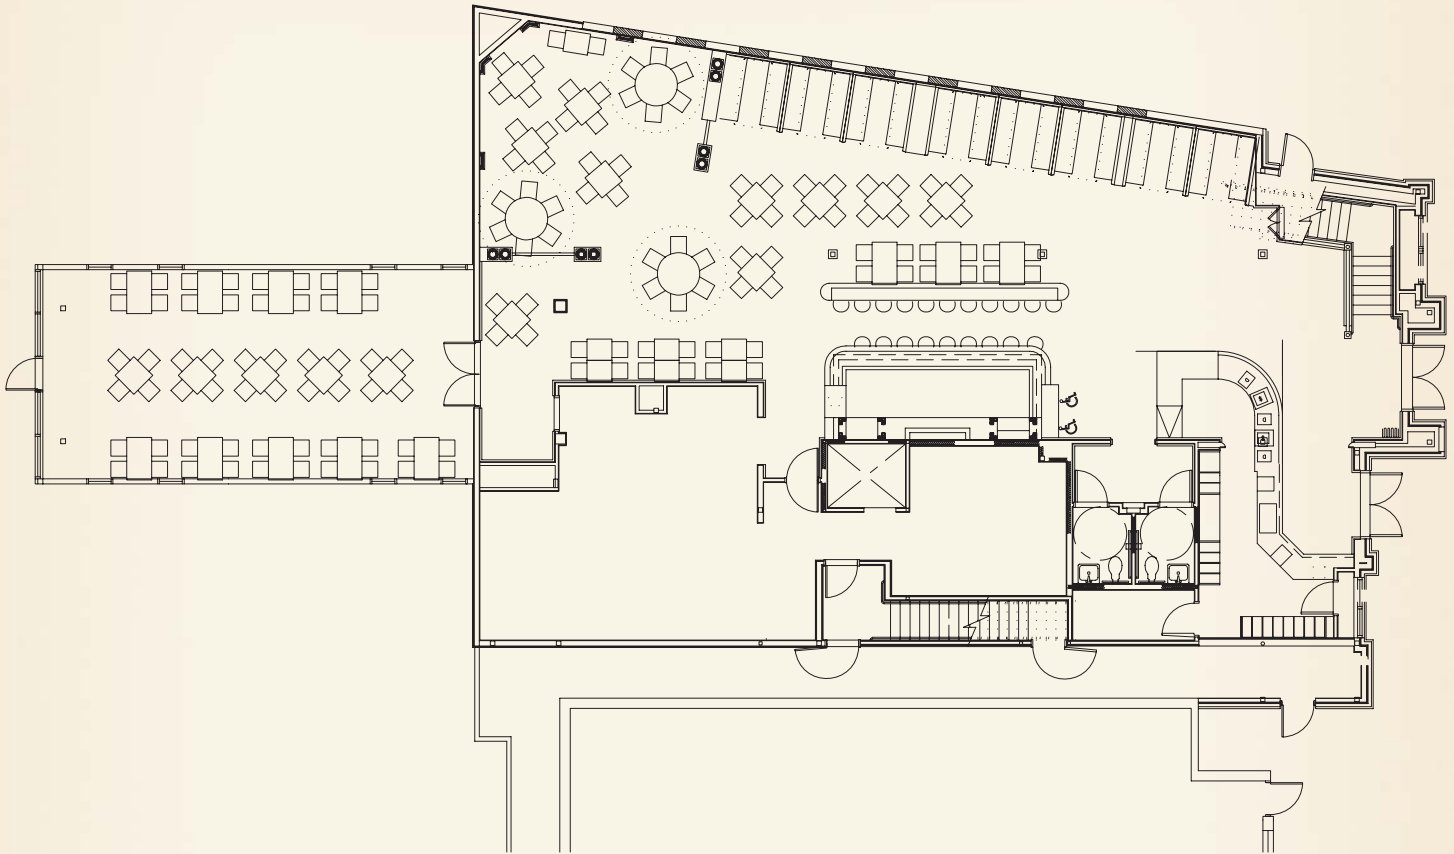

MEET • GREET • ROCK • PARTY

CAFE CAPACITY

	Seated Reception Style	Cocktail & Buffet Reception Style
CHAPEL	Up to 36 ppl.	
WHISKEY RIVER ROOM	Up to 75 ppl.	Up to 100 ppl.
VENUE BUYOUT	Up to 225 ppl.	Up to 300 ppl.