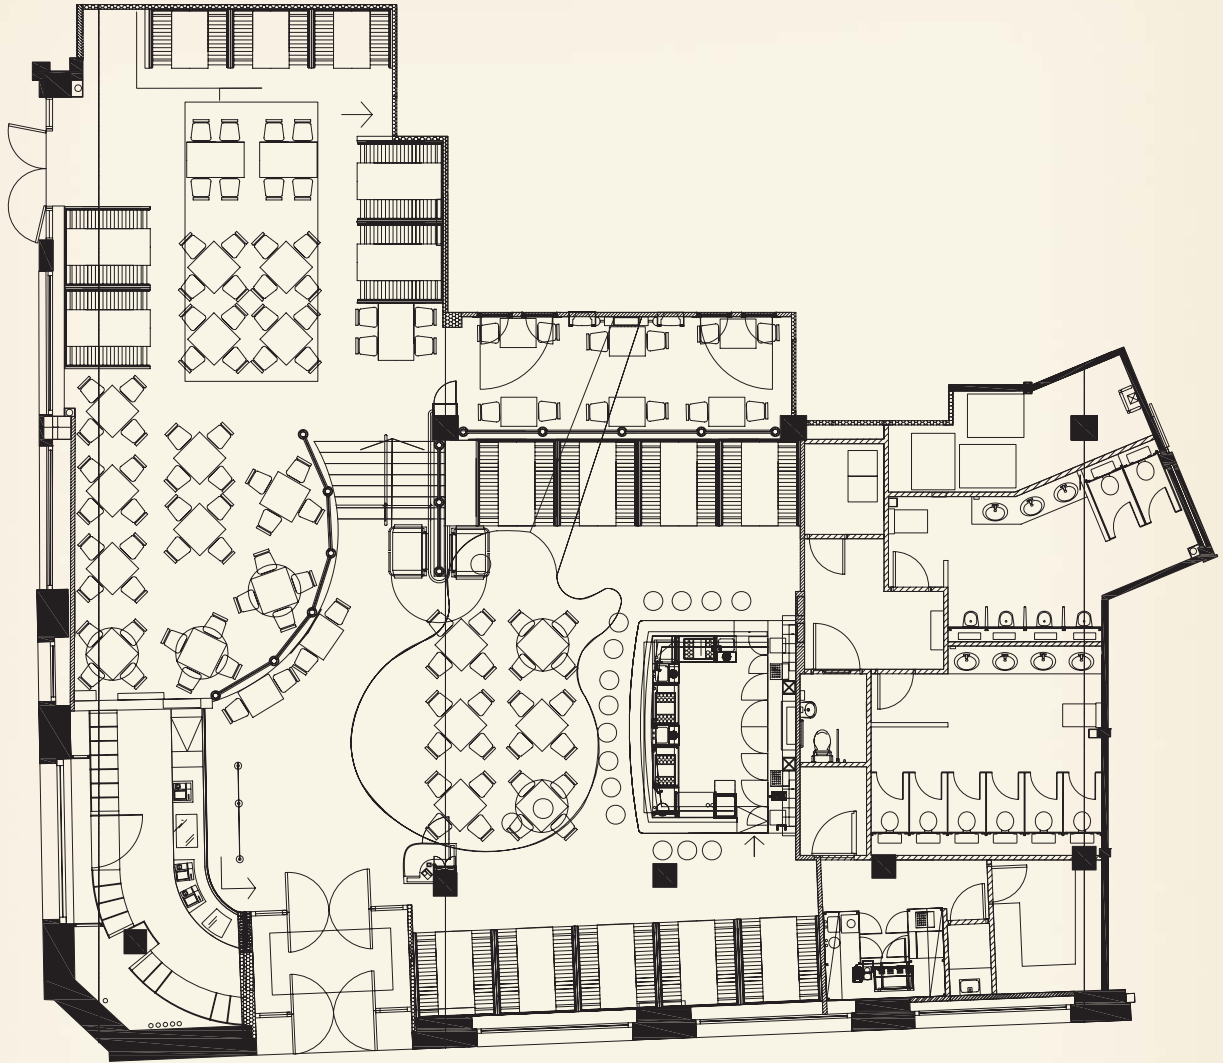

Secure Your Place In Rock History

Private Parties/Corporate Meetings and Events/Cocktail Receptions
MULTIPLE EVENT SPACES AVAILABLE FOR PARTIES UP TO 450 PEOPLE

**MANCHESTER • THE PRINTWORKS • CORPORATION STREET
01-61-831-6700 • HARDROCK.COM**

MEET • GREET • ROCK • PARTY

CAFE CAPACITY

	Seated Reception Style	Cocktail & Buffet Reception Style
ROCK LOUNGE	Up to 50 ppl.	Up to 120 ppl.
MAIN DINING ROOM	Up to 120 ppl.	Up to 250 ppl.
TERRACE	Up to 48 ppl.	
VENUE BUYOUT	Up to 198 ppl.	Up to 450 ppl.