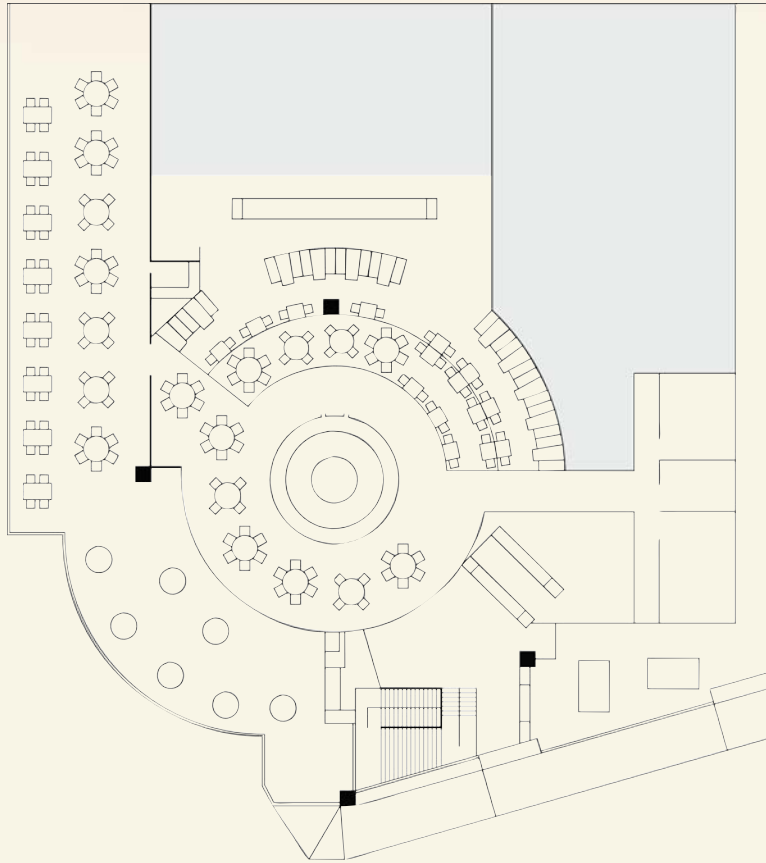

Secure Your Place In Rock History

Private Parties/Corporate Meetings and Events/Cocktail Receptions  
**MULTIPLE EVENT SPACES AVAILABLE FOR PARTIES UP TO 470 PEOPLE**

**SURFERS PARADISE • CORNER OF CAVILL AVE & SURFERS PARADISE BLVD  
07 5539 9377 • HARDROCK.COM**

## CAFE CAPACITY

	Seated Reception Style	Cocktail & Buffet Reception Style
MAIN DINING	Up to 200 ppl.	Up to 300 ppl.
CAVILL AVE TERRACE	Up to 60 ppl.	Up to 150 ppl.
SURFERS PARADISE BLVD TERRACE	Up to 34 ppl.	Up to 50 ppl.
VENUE BUYOUT	Up to 280 ppl.	Up to 470 ppl.