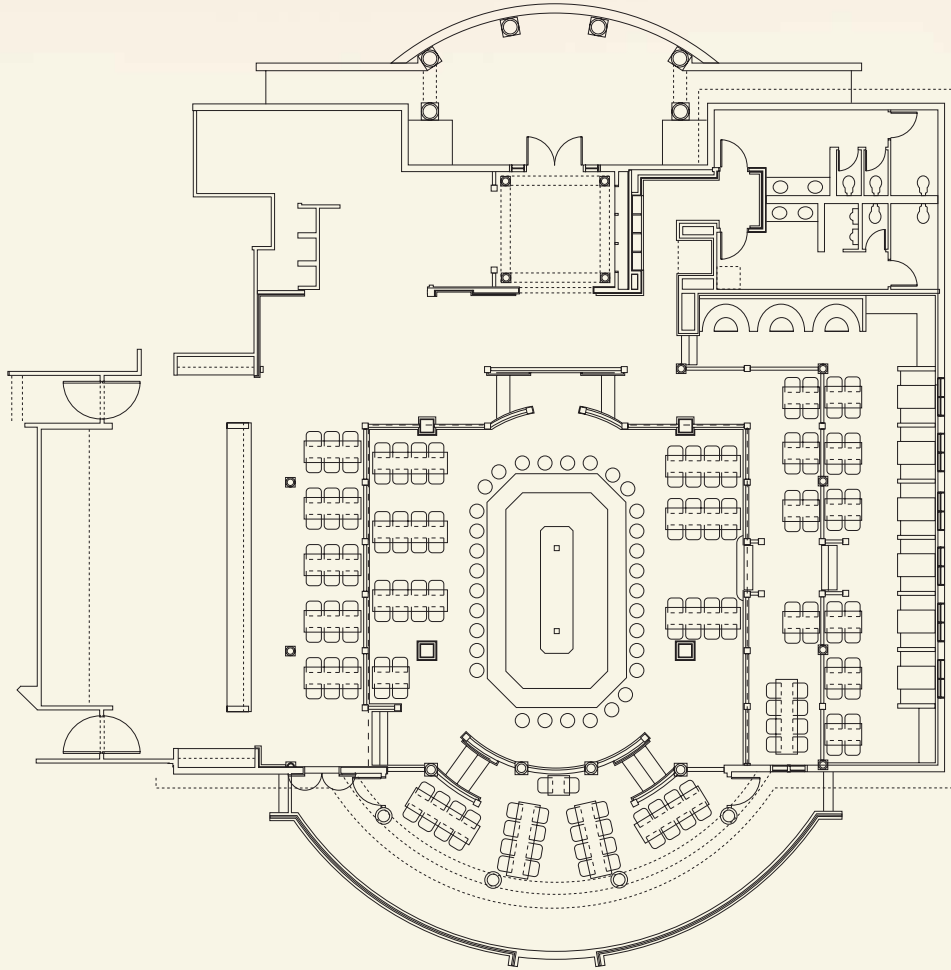

MEET • GREET • ROCK • PARTY

CAFE CAPACITY

	Seated Reception Style	Cocktail & Buffet Reception Style
MAIN DINING ROOM	Up to 230 ppl.	Up to 400 ppl.
HARD ROCK LANAI	Up to 100 ppl.	Up to 200 ppl.
VENUE BUYOUT	Up to 320 ppl.	Up to 600 ppl.
PARKING LOT PLUS CAFE		Up to 1500 ppl.