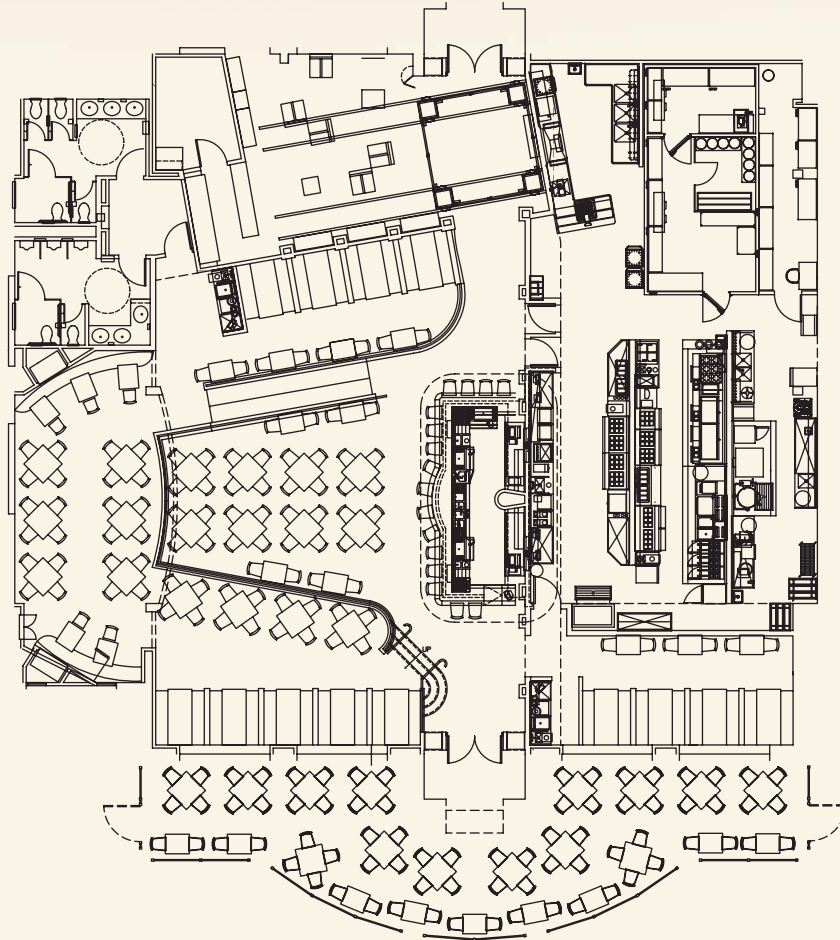

MEET • GREET • ROCK • PARTY

CAFE CAPACITY

	Seated Reception Style	Cocktail & Buffet Reception Style
VIP ROOM	Up to 70 ppl.	Up to 90 ppl.
STAGE	Up to 35 ppl.	Up to 65 ppl.
OUTDOOR PATIO	Up to 32 ppl.	Up to 60 ppl.
VENUE BUYOUT	Up to 300 ppl.	Up to 464 ppl.

AUDIO VISUAL CAPABILITIES*

- 6' Screen
- LCD Projector
- 2 Microphones with Stands
- 1 Wireless Microphone
- Speakers
- Soundboard
- Vocal Monitors

**Applicable fees apply.
Custom AV Packages Available.

BOOKING INFORMATION

We are a full service event planning facility with state of the art audiovisual options available for all events. Catering, entertainment, and event merchandise can be customized to complement every event.

HARD ROCK CAFE PITTSBURGH

230 W. STATION SQUARE DRIVE • PITTSBURGH, PA 15219

PHONE 412-481-ROCK • EMAIL US AT PITTSBURGH_SALES@HARDROCK.COM