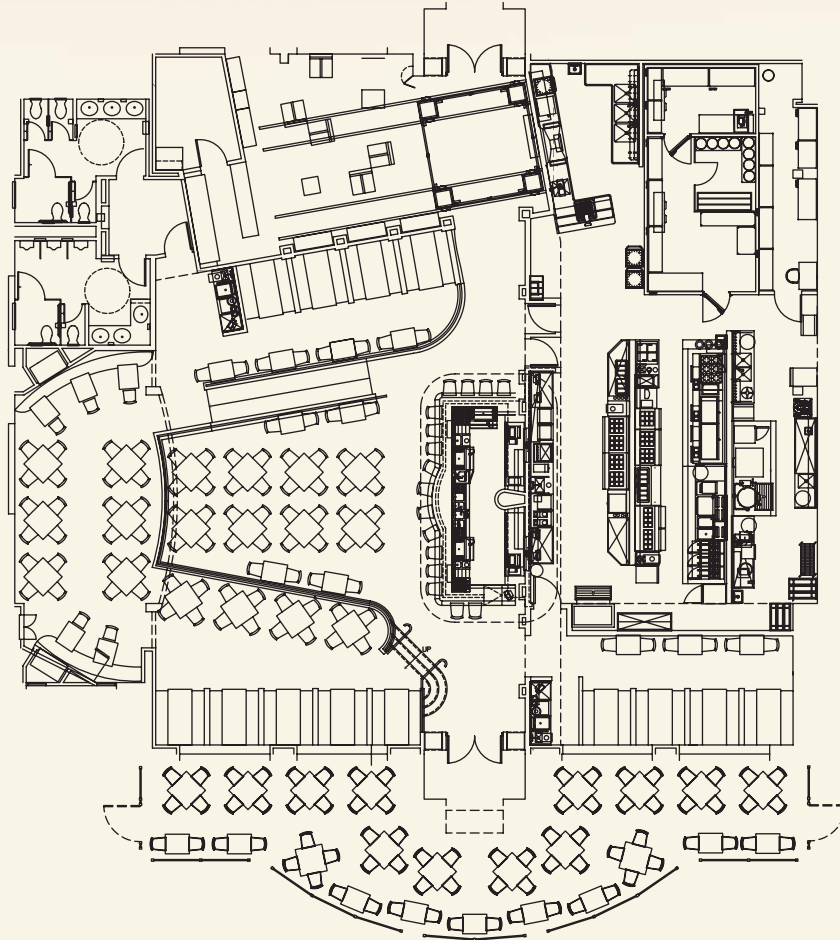

Secure Your Place In Rock History

Private Parties/Corporate Meetings and Events/Cocktail Receptions
MULTIPLE EVENT SPACES AVAILABLE FOR PARTIES UP TO 464 PEOPLE

PITTSBURGH • 230 W. STATION SQUARE DRIVE • 412-481-ROCK • HARDROCK.COM

MEET • GREET • ROCK • PARTY

CAFE CAPACITY

	Seated Reception Style	Cocktail & Buffet Reception Style
VIP ROOM	Up to 70 ppl.	Up to 90 ppl.
STAGE	Up to 35 ppl.	Up to 65 ppl.
OUTDOOR PATIO	Up to 32 ppl.	Up to 60 ppl.
VENUE BUYOUT	Up to 300 ppl.	Up to 464 ppl.